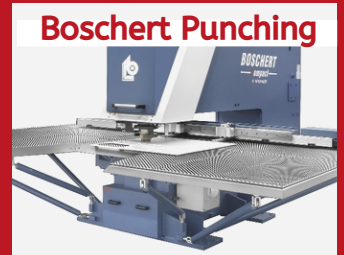

CARLSON FABRICATION SOLUTIONS

(781) 937-9599
info@carlsonfab.com

Adira Shears

adira
innovation works >>>

Mitsubishi Fiber Lasers

MITSUBISHI ELECTRIC

Diamond Electric Press Brakes

Automated Tool Changing

Laser Automation & Stacking

Mitsubishi CO2 Lasers

www.carlsonfab.com (781) 937-9599

DoALL Sawing

Boschert Notching

Piranha Ironworkers

United Deburring

Boschert Punching

Mitsubishi Laser Cutting
Adira Press Brakes & Shears
Timesavers Deburring & Sanding
DoAll Saws
Piranha Ironworkers
Tooling
And more!

CFS
Carlson Fabrication Solutions, Inc.

For more machines
and information:
www.carlsonfab.com
(781) 937-9599